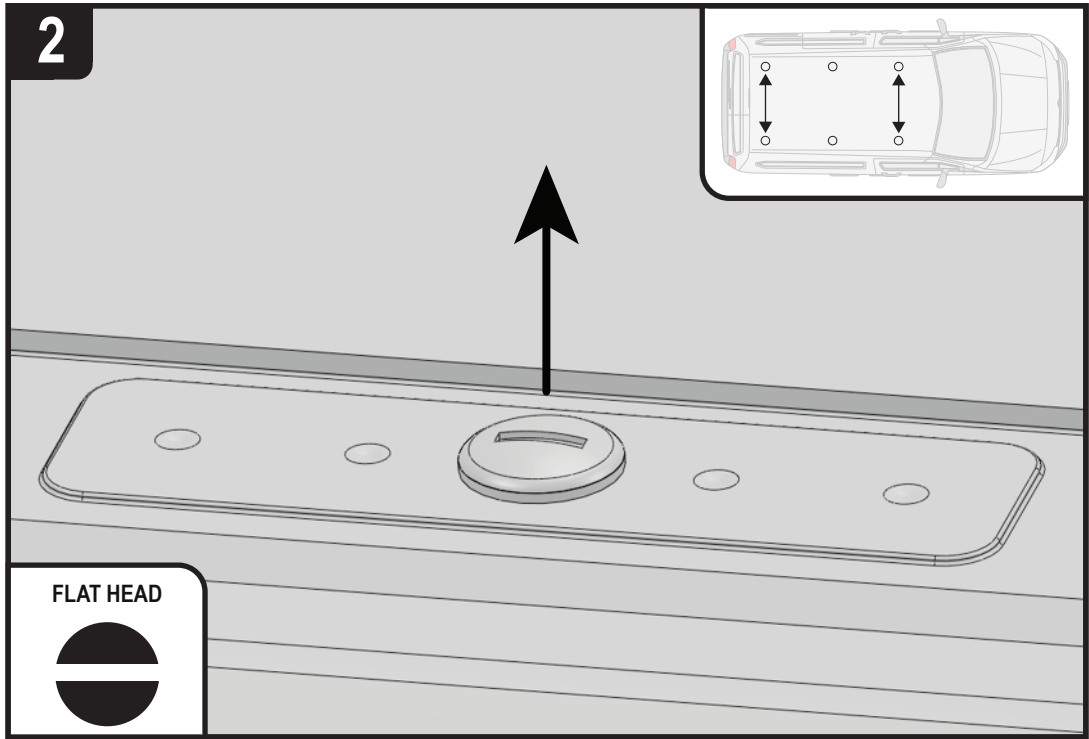

1

ME1113

ME1114

ME1116

ME1117

2

3