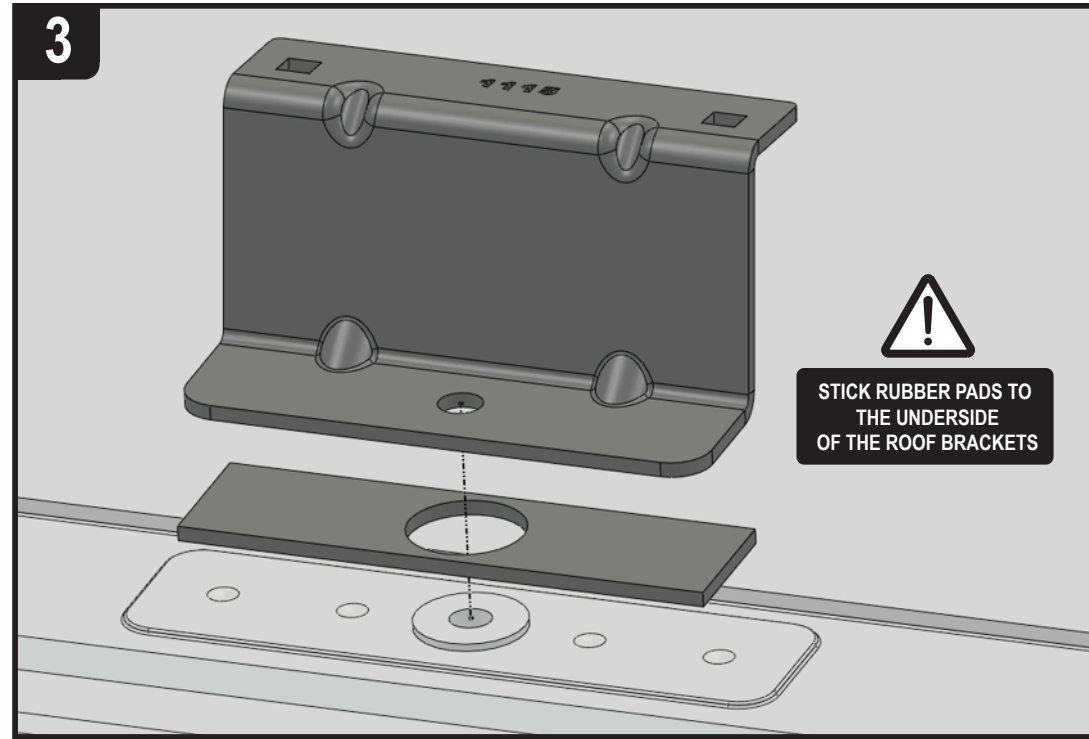

1

ME1113

ME1114

ME1116

ME1117

2

3