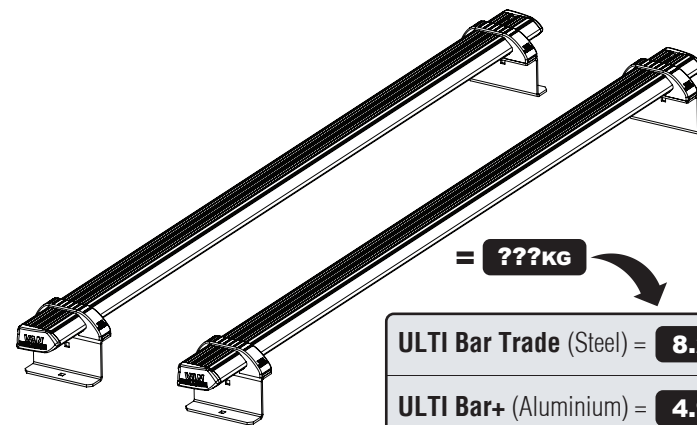

Customercare@van-guard.co.uk
UK +44 (0) 1392 368 351

MA6166

MA6167

ULTI Bar Trade
(Steel)

ULTI Bar+
(Aluminium)

338-2

Vehicle:

Citroen Berlingo: 2019 on
 Peugeot Partner: 2019 on
 Vauxhall Combo: 2019 on

Wheel Base: L1

Roof Height: H1

Rear Doors: Twin

338-2

Vehicle:

Citroen Berlingo: 2019 on
 Peugeot Partner: 2019 on
 Vauxhall Combo: 2019 on

Wheel Base: L2

Roof Height: H1