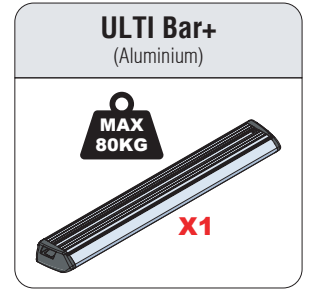

EN - SAFETY AND PRODUCT INFORMATION
DE - SICHERHEITS- UND PRODUKTINFORMATIONEN
FR - INFORMATIONS DE SÉCURITÉ ET DU PRODUIT
NL - VEILIGHEIDS- EN PRODUCTINFORMATIE
ES - INFORMACIÓN DE SEGURIDAD Y DEL PRODUCTO
IT - INFORMAZIONI SULLA SICUREZZA E SUL PRODOTTO

SV - SÄKERHETS- OCH PRODUKTINFORMATION
DA - SIKKERHEDS- OG PRODUKTINFORMATION
NO - SIKKERHETS- OG PRODUKTINFORMASJON
PL - INFORMACJE O BEZPIECZENSTWIE I PRODUKCJE
CS - INFORMACE O BEZPEČNOSTI A PRODUKTU