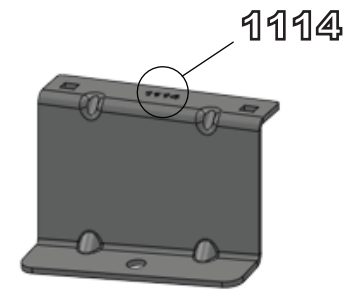

1

ME1113

ME1114

ME1116

ME1117

2

3