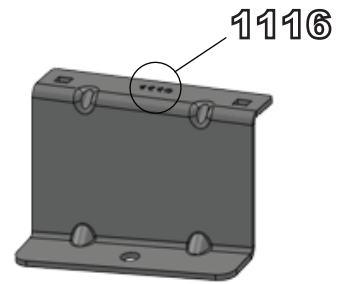

1

ME1113

ME1114

ME1116

ME1117

2

3