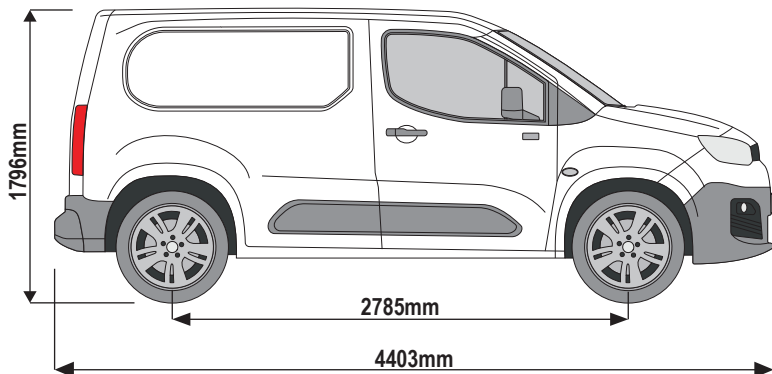

Wheel Base: L1

Roof Height: H1

Rear Doors: Twin

338-2

Vehicle:

Citroen Berlingo: 2019 on
 Peugeot Partner: 2019 on
 Vauxhall Combo: 2019 on

Wheel Base: L2

Roof Height: H1