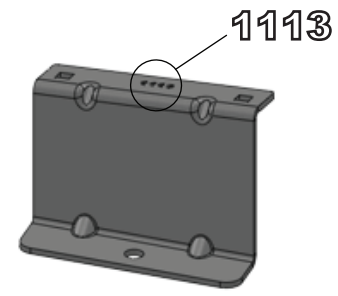

1

ME1113

ME1114

ME1116

ME1117

2

3