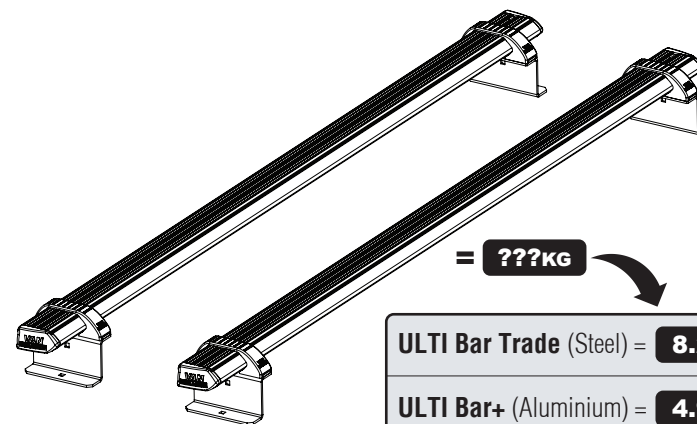

338-2

Vehicle:

Citroen Berlingo: 2019 on
Peugeot Partner: 2019 on
Vauxhall Combo: 2019 on

Wheel Base: L2

Roof Height: H1

Rear Doors: Twin