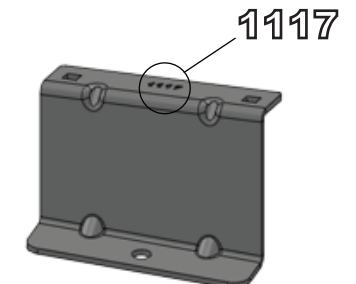

1

ME1113

ME1114

ME1116

ME1117

2

3