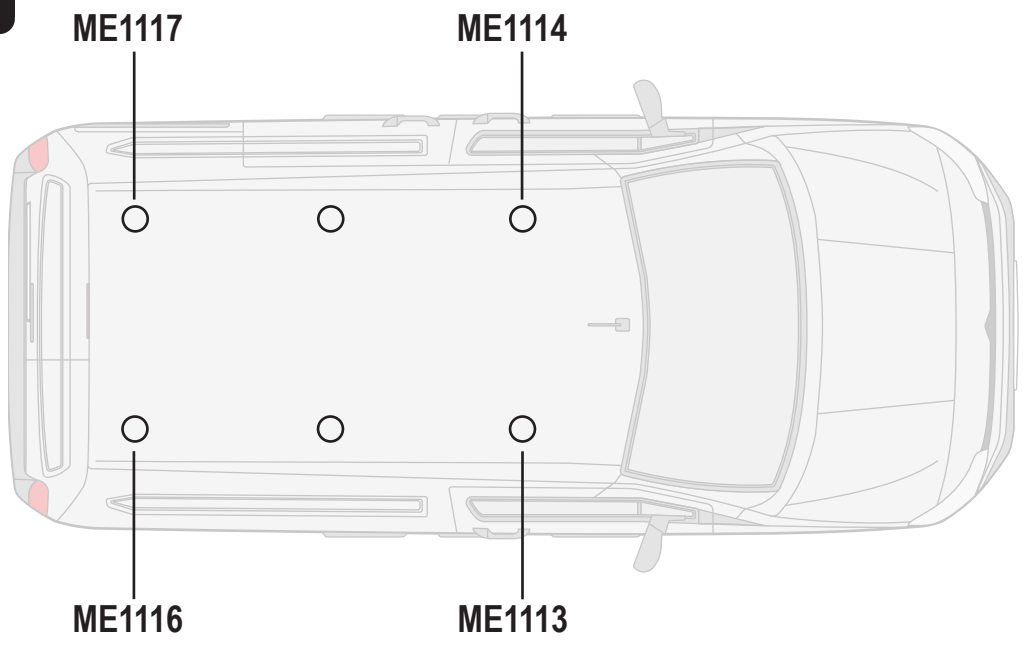

1

ME1113

ME1114

ME1116

ME1117

2

3