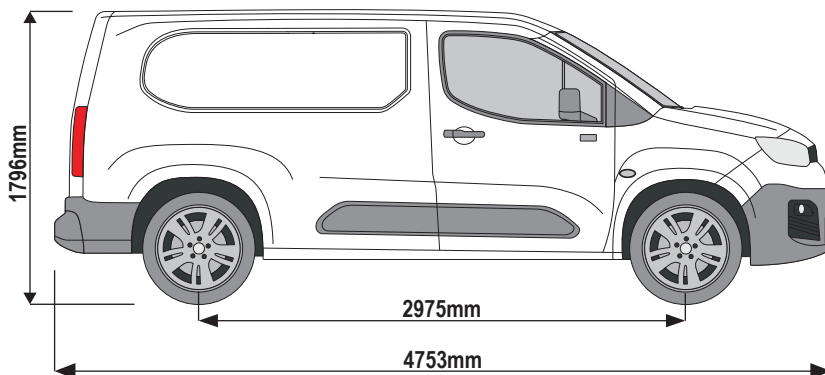

338-2

Vehicle:

Citroen Berlingo: 2019 on
Peugeot Partner: 2019 on
Vauxhall Combo: 2019 on

Wheel Base: L2

Roof Height: H1

Rear Doors: Twin